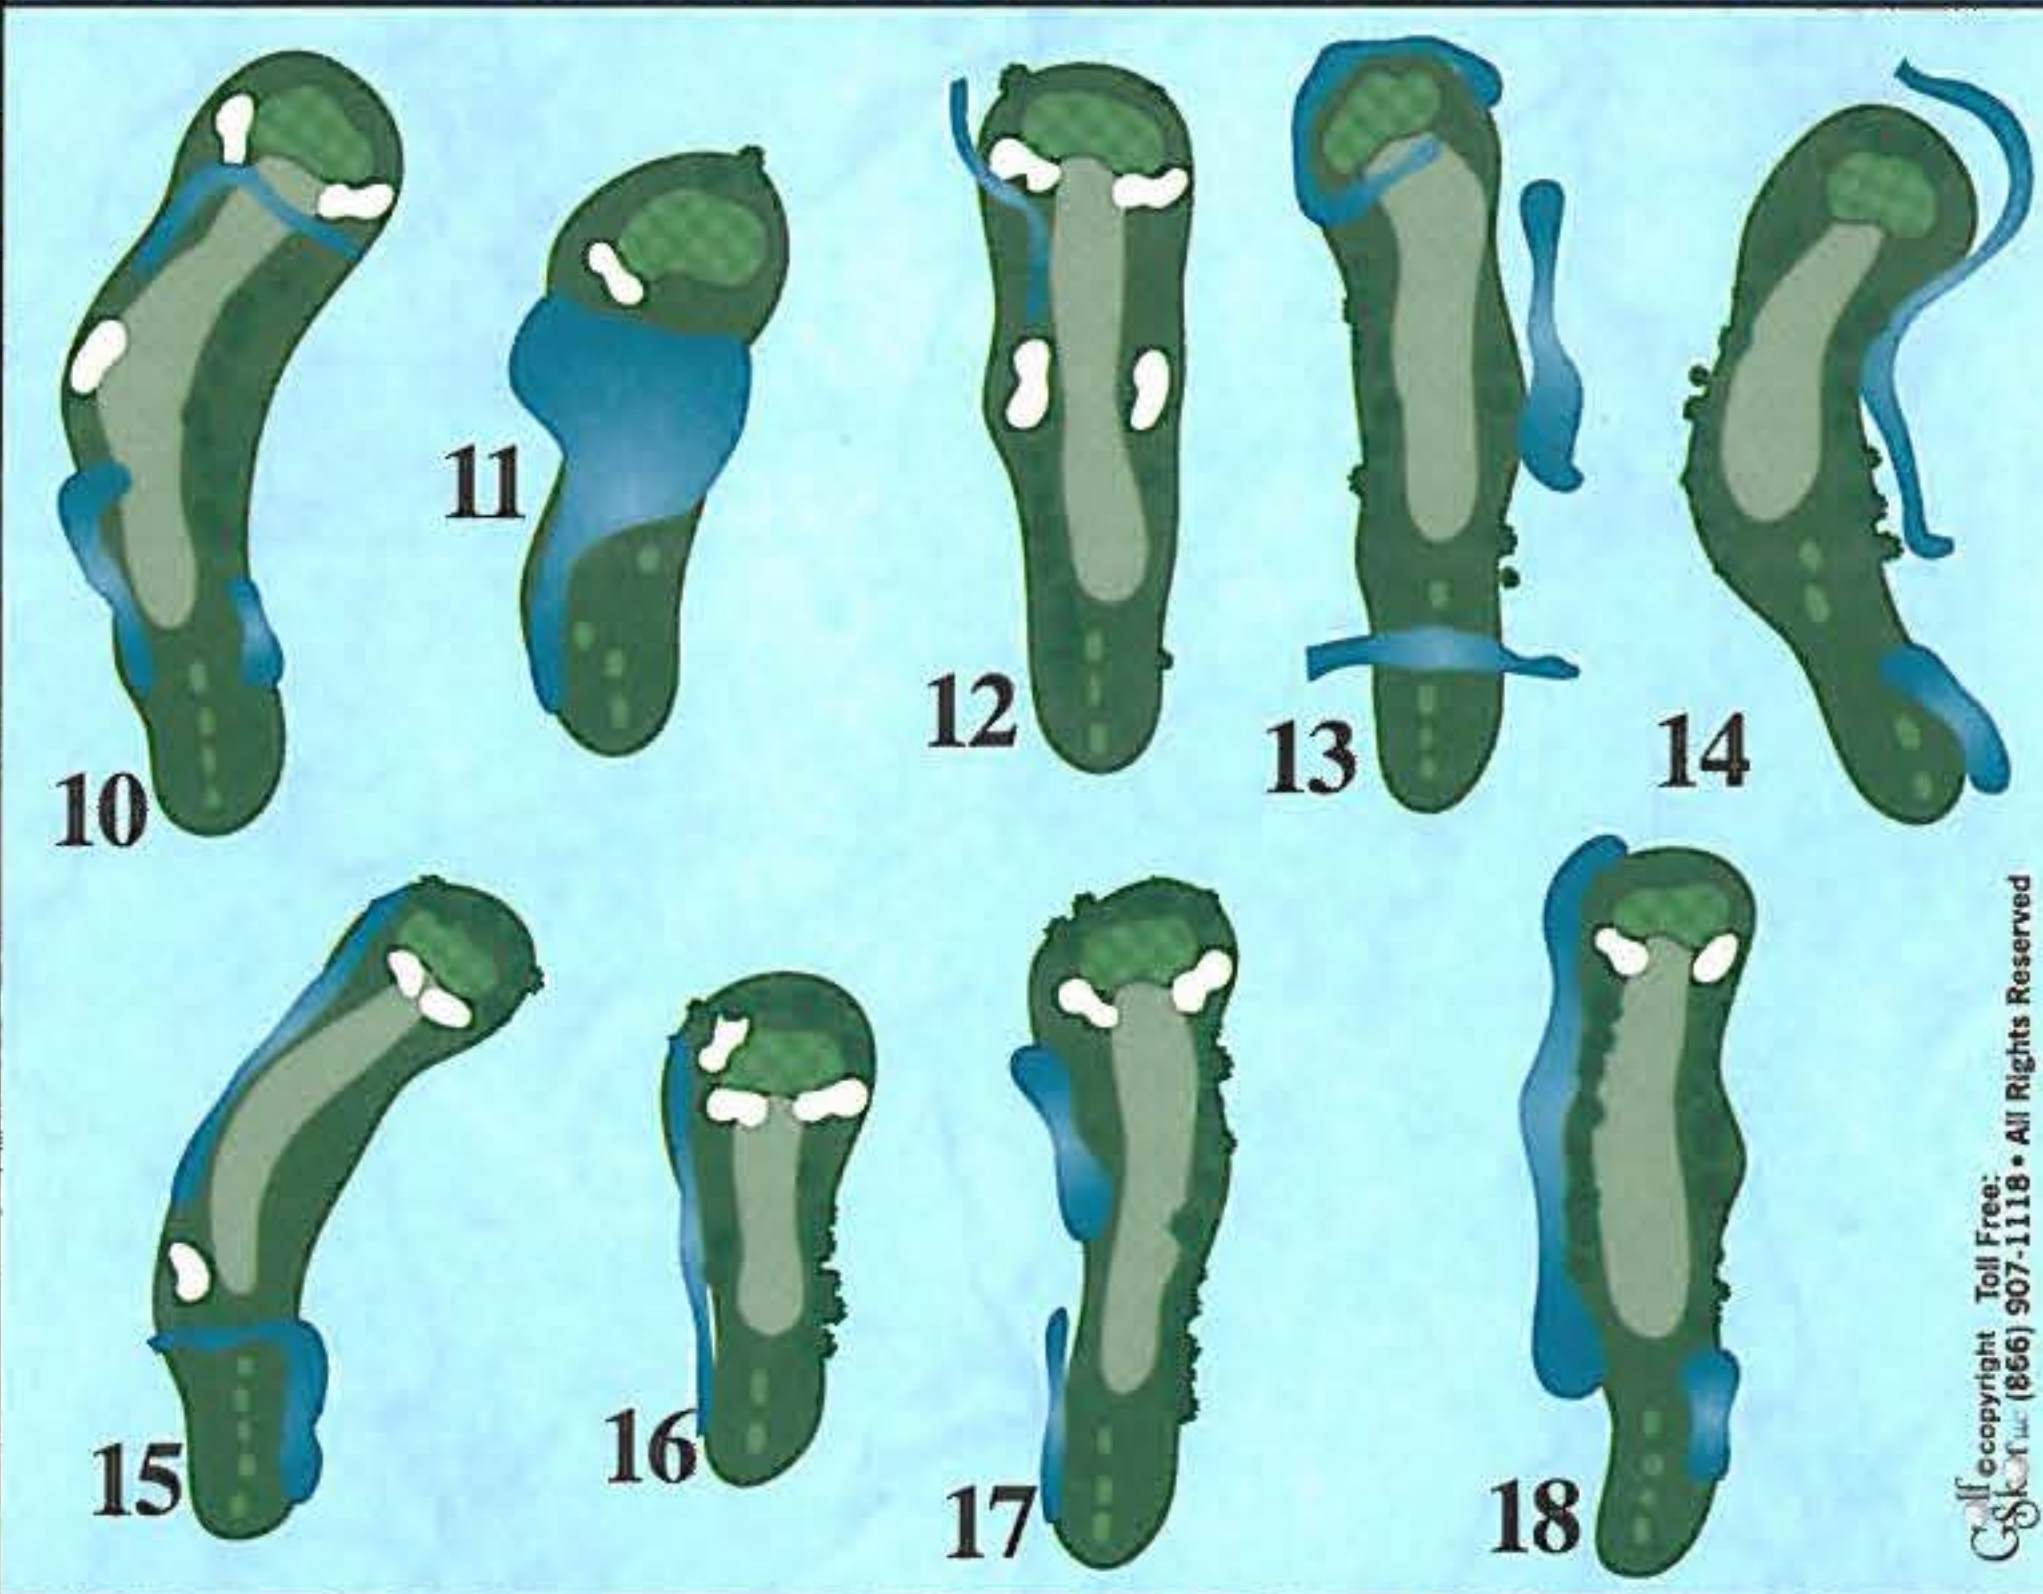

TURN KEY MORTGAGE

"Your Complete Lending & Real Estate Solution"
RONNIE RAMIREZ
Mortgage Broker & Licensed Realtor
Residential & Commercial

WWW.TURN-KEYMORTGAGE.COM 3050 Dowlen Rd. Ste I • Beaumont, TX 77706 • 409.813.2274 TEL

MAXIM
Crane Works
Whatever it takes.

7085 Fannett Road,
Beaumont
(409) 842-9331

Crane & Equipment Rental

Mercedes Service, L.P. Scott Setliff owner
Servicing Mercedes-Benz & BMW
(409) 860-9292 • 1475 S. Major Drive • Factory Trained Bosch Authorized

Hole	Ratings/Slope	1	2	3	4	5	6	7	8	9	Out	I	10	11	12	13	14	15	16	17	18	In	Tot	Hcp	Net
Gold	72.1/125	409	175	390	524	360	300	409	179	395	3141	N	532	185	401	520	393	538	174	356	449	3548	6689		
Blue	71.0/123	379	165	370	504	318	275	325	169	371	2876	I	519	165	385	451	255	522	164	348	434	3243	6119		
Green	69.6/120	335	155	370	474	310	260	316	162	354	2736	T	473	137	375	420	250	445	150	334	375	2959	5695		
Par		4	3	4	5	4	4	4	3	4	35	A	5	3	4	5	4	5	3	4	4	37	72		
Red	71.4/124	278	148	361	448	302	250	310	142	305	2544	L	448	110	367	410	245	439	135	293	365	2812	5356		
Handicap		13	17	3	1	9	7	5	15	11			4	16	10	6	12	2	18	14	8				

Date: _____ Scorer: _____

Attest: _____

Golf Copyright Toll Free: (866) 907-1118 • All Rights Reserved

Liberty Golf Cars
Sales • Rental's • Repairs
Parts • Service • Accessories
6300 College St. • Beaumont, TX 77707 • 409-866-1001

EXCELLENCE IN MOTION
A TEXTRON COMPANY

FARM BUREAU INSURANCE
Serving the Golden Triangle for over 28 years

Life • Home • Auto • Health • IRAs • Annuities • Disability

BRANDON ROSE
BUSINESS • LIFE • HOME • AUTO
5465 Hwy 105, Beaumont TX 77708
Office (409) 892-9910

Automatic PUMP AND EQUIPMENT CO
BEAUMONT, TEXAS 77704

Call one of our friendly representatives today at one of our locations

409-842-1325 7495 Fannett Beaumont	409-729-9400 3501 Turtle Creek Dr Mid County	409-769-7880 2614 N. Main Vidor	409-755-0242 911 Hwy 69 Hardin County	409-883-2190 2801 MacArthur Dr. Orange

Paying too much for trash service?
Personal service that you can count on from a family run, local company of 12 years.
Twice a week residential and commercial trash service
Bulk item pickups • Dumpster service • Roll-off service • Demolition
Office: 409-842-4410 • Mister Garbage
4745 Fannett Rd. • Beaumont, TX 77705

Mister Garbage
Call or come by today