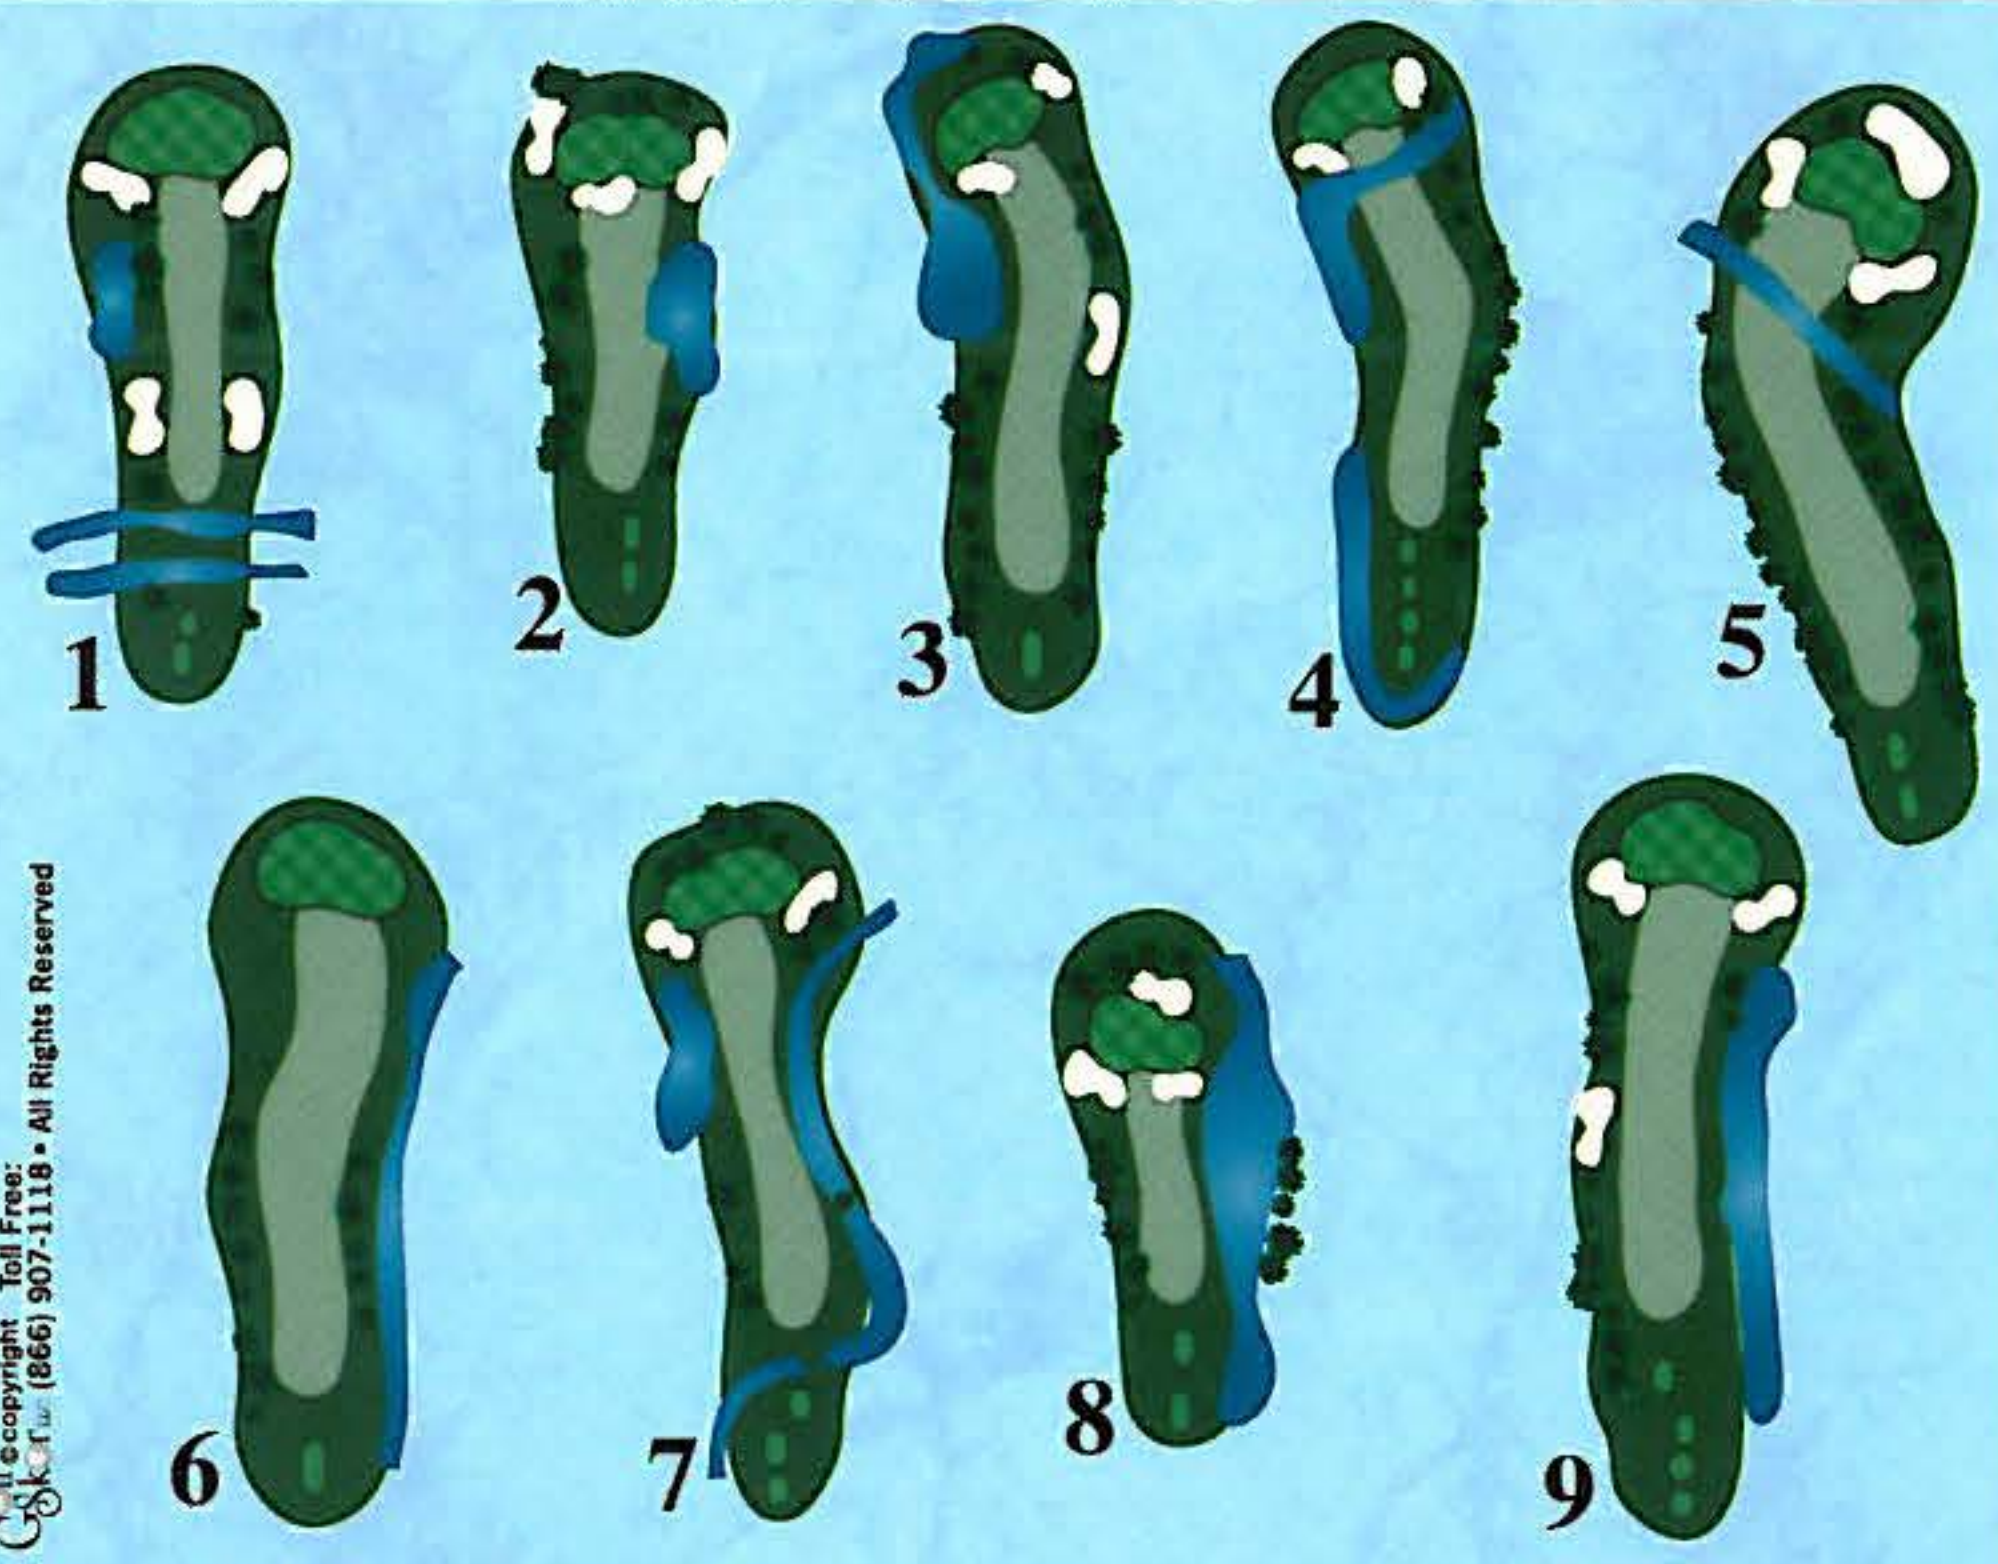

Copyright Toll Free: (866) 907-1118 • All Rights Reserved

Welcome To The Golf Course

Fast Play Policy

- Our goal is for all players to complete 18 holes in 4 hours or less.
- All groups should keep up with the group in front of them at all times.
- If your group can not keep up please allow other players to play through.
- No groups of greater than 5 players are allowed at any time.
- Twosomes and singles should pair up to form groups. This will result in a smoother flow on the course and an enjoyable day for all.